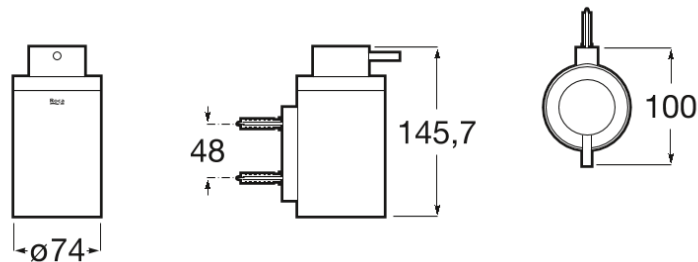

HOTELS

Round - Wall-mounted soap dispenser

TECHNICAL DRAWINGS

FEATURES

Wall-mounted soap dispenser.

Capacity (l): 0.24

Finish: Chrome

Fixing kit: Included

Installation options: Only with screws

Installation type: Wall-mounted

Material: Metal

Maximum weight supported (Kg): 5

Hotels

An alliance between simplicity, style and functionality. This collection has been designed to adapt to any space and requirement. Inspired by minimalist forms, it is characterised by its great versatility. It is a solution thought of for both small and large design projects, whether public or private.